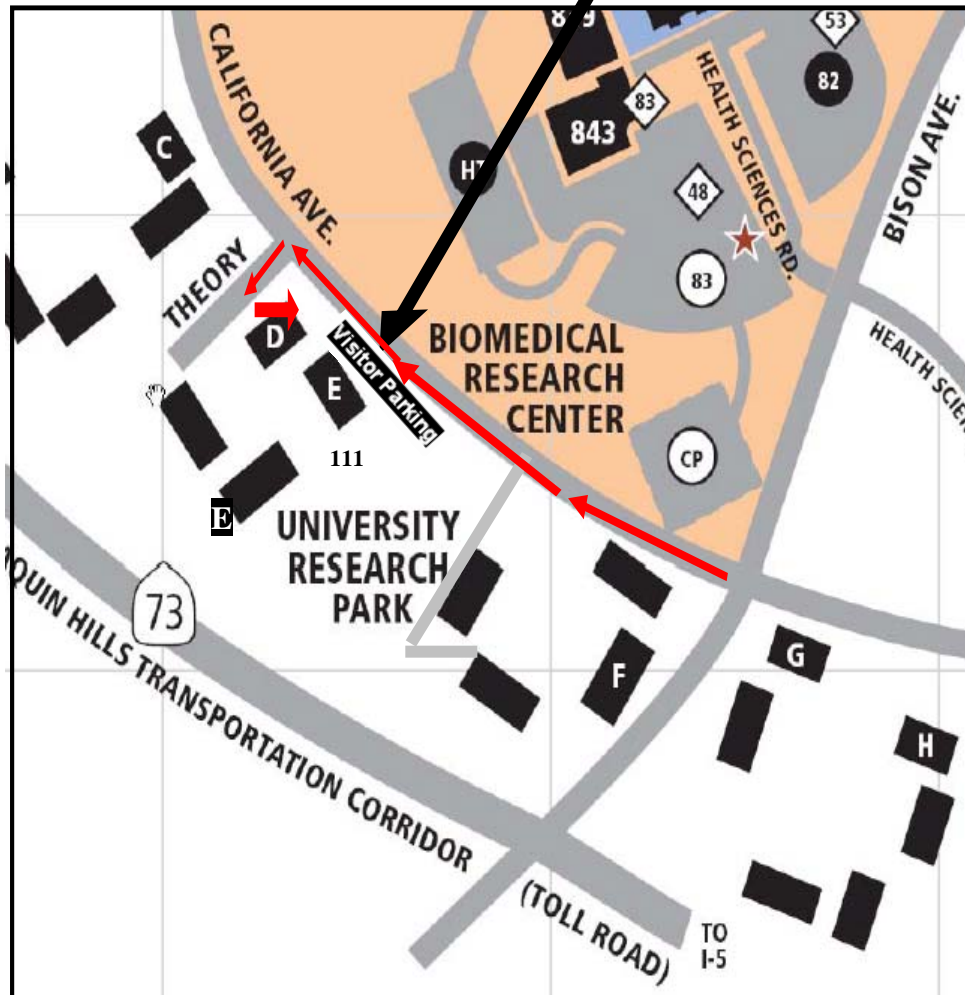

UC Irvine Campus Map Human Resources

Human Resources
111 Theory, Suite 200
Irvine, CA
Zot 4600

Directions: From Bison Park and California Ave

- Turn left onto the SECOND street, which is Theory
- Turn left into the first driveway, then veer left and follow the parking aisle that will turn to the right.
- 111 Theory is the second building on the right at the end of the parking lot. **Building labeled "E"**
- Enter from the **front entrance** of the visitor parking lot
- Human Resources is located on the second floor in Suite 200.