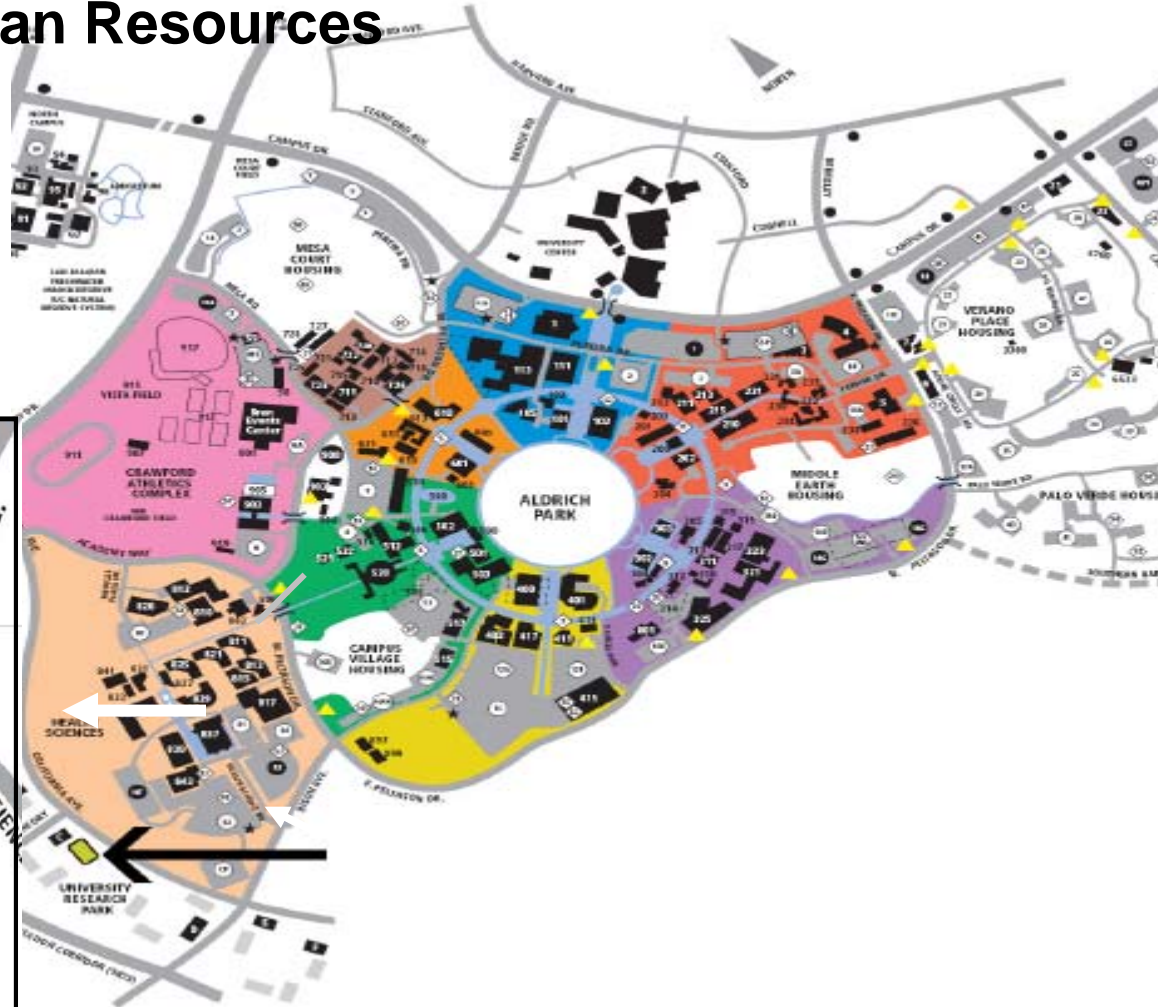

UC Irvine Campus Map Human Resources

Human Resources
111 Theory, Suite 200
Irvine, CA
Zot 4600

Directions: From Bison Park and California Ave

- Turn left onto the SECOND street, which is Theory
- Turn left into the first driveway, then veer left and follow the parking aisle that will turn to the right.
- 111 Theory is the second building on the right at the end of the parking lot. **Building labeled "E"**
- Enter from the **front entrance** of the visitor parking lot
- Human Resources is located on the second floor in Suite 200.